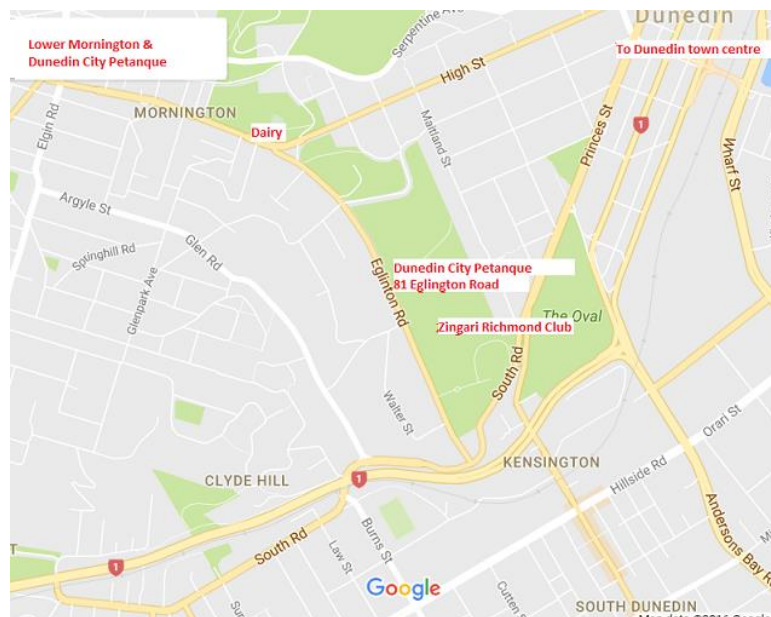

81 Eglinton Road
Mornington
Dunedin 9011

Postal Address
6 Ings Avenue
St. Clair
Dunedin 9012

Information sheet for the 2019 National Women's and National Open Triples

Dunedin City Petanque is looking forward to hosting the 2019 National Women's and National Open Triples for the first time in March 2019. We hope you will enjoy Dunedin as much as we will enjoy hosting you.

Getting to the piste. Below is a map of where the terrains are located and the main entry points of High Street, Princes Street or South Road.

Accommodation – This is critical... Please be aware that the Eagles are playing at the Dunedin Stadium on the Saturday night of the Triples (not too late to combine your trip to the triples with the concert as I believe there are still seats available). The problem this creates for us is that accommodation is tight if not impossible to get. **Please do not let this put you off.** We will organise places for everyone to stay or be billeted as required. If you have friends, family or acquaintances please see if you can stay there, if not let us know if you need accommodation and for how many and for which nights and we will advise where you will be. There may be a small cost associated with some places to cover costs and breakfast.